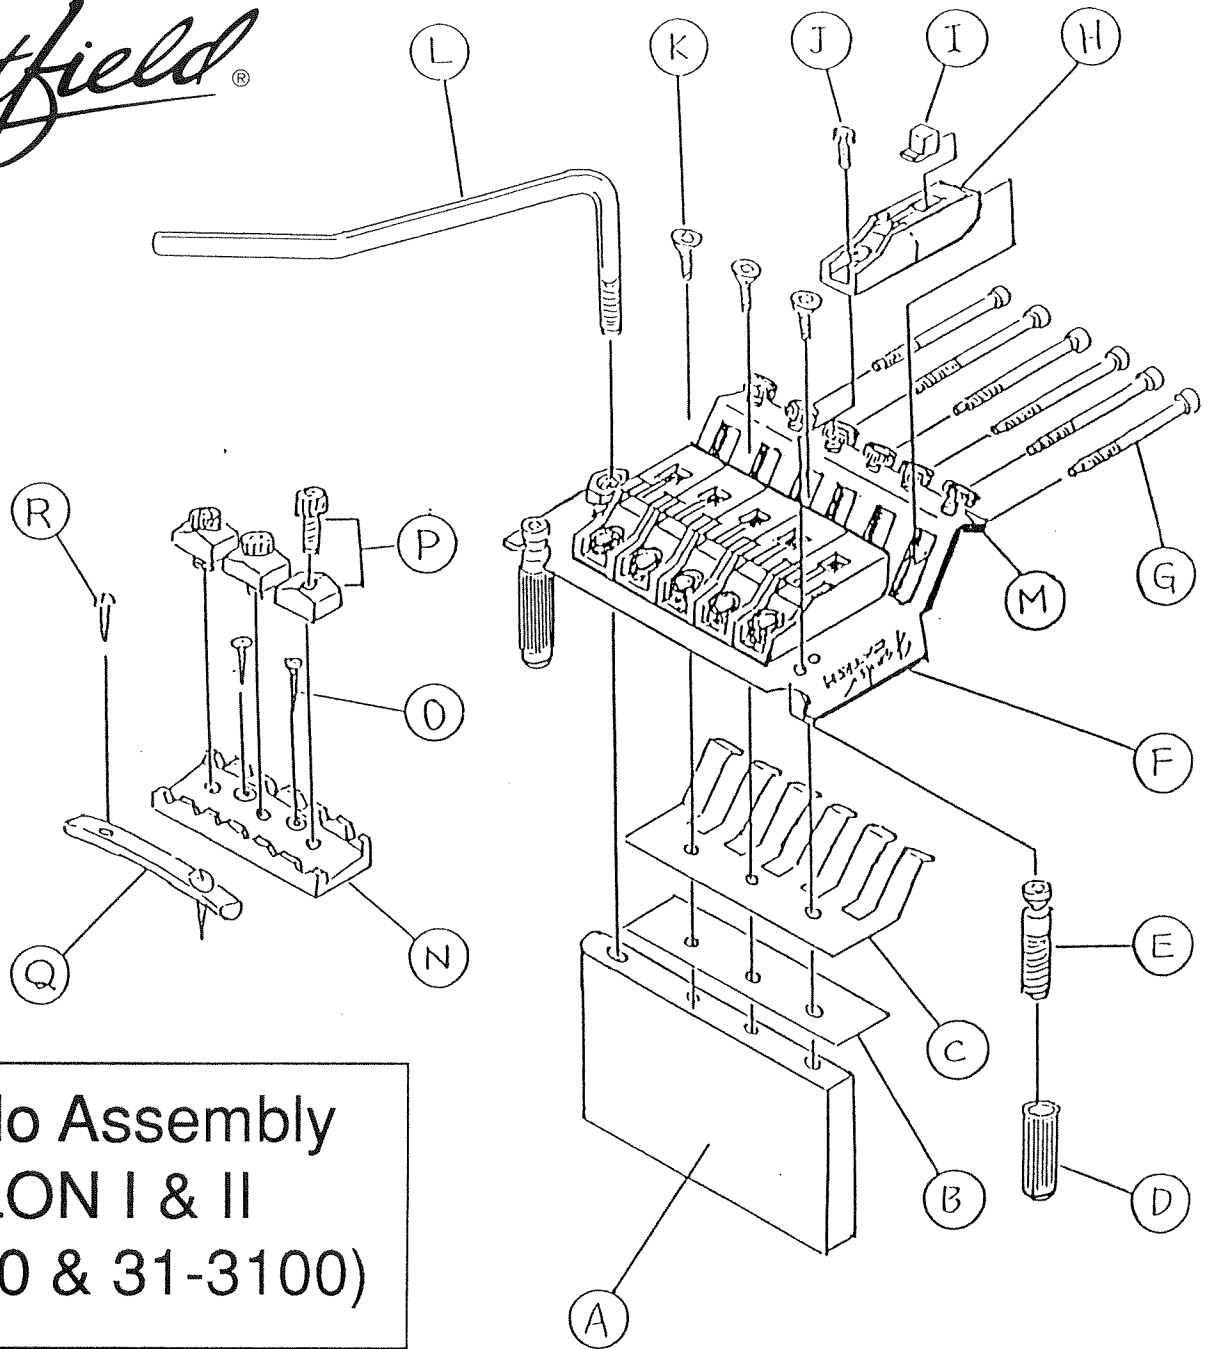

## Tremolo Assembly TALON I & II (31-3200 & 31-3100)

035164 NUT LOCK ASSY

N 035236 NUT PLATE  
O 035237 SCREW, NUT PLATE MTG  
P 035238 NUT CAP  
035239 SCREW NUT CAP MTG  
Q 035240 STRING GUIDE  
R 035241 SCREW, S.G. MTG

035162 BRIDGE ASSY EXT-42B

A 035255 BRIDGE BLOCK  
B 035254 SHIM  
C 035253 BRONZE SPRING  
D 035252 INSERT  
E 035251 PIVOT STUD  
F 035249 BRIDGE PLATE  
G 035247 SCREW, STRING LOCK  
H 035242 BRIDGE SECTION 1&6  
035243 BRIDGE SECTION 2&5  
035244 BRIDGE SECTION 3&4  
I 035245 STRING LOCK INSERT  
J 035246 SCREW, BRIDGE SECTION MTG  
K 035250 SCREW, BRIDGE ASSY MTG  
L 035256 TREMOLO ARM  
M 035248 SCREW, FINE TUNING