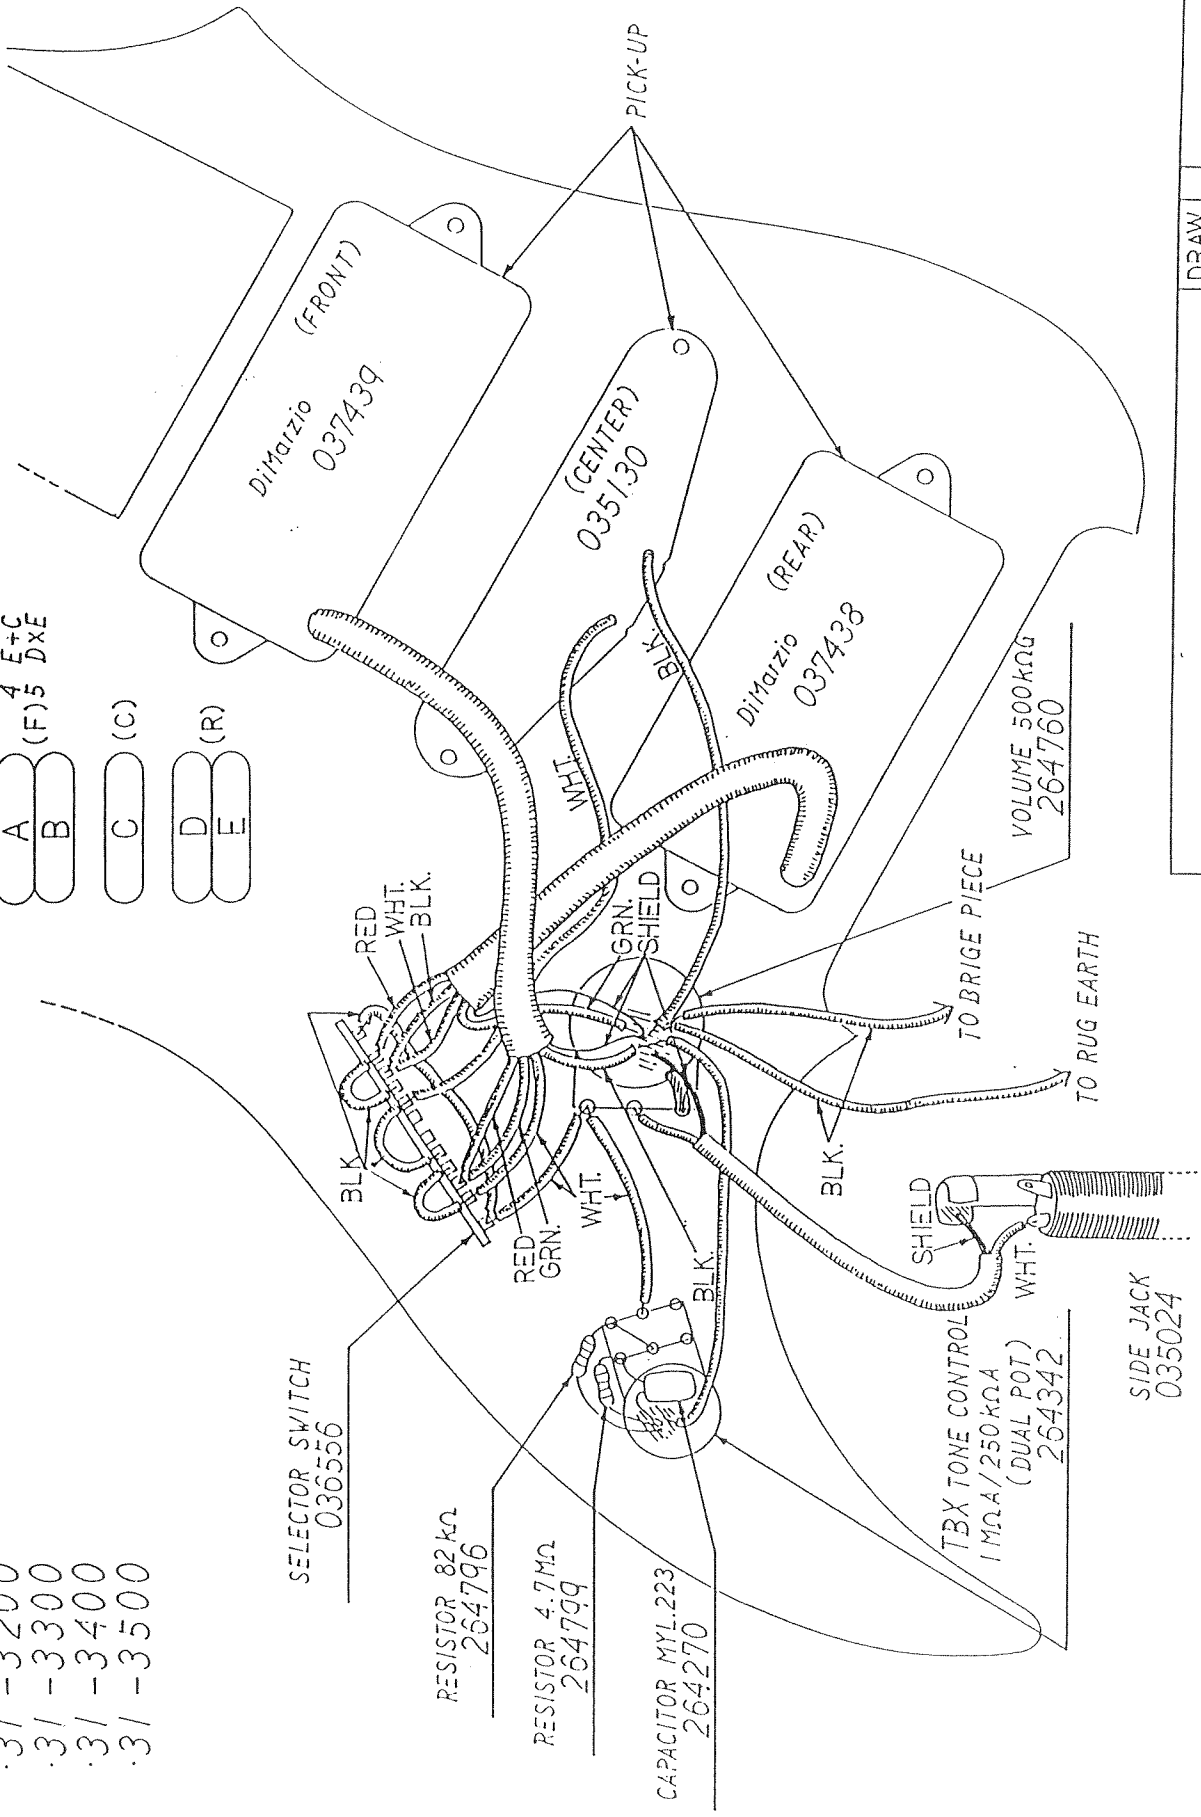

MODEL TACTALON) - II, III, IV, V

- .31 - 3200
- .31 - 3300
- .31 - 3400
- .31 - 3500

SELECTOR SWITCH
036556

RESISTOR 82 kΩ
264796

RESISTOR 4.7 MΩ
264799

CAPACITOR MYL.223
264270

TBX TONE CONTROL
1 MΩ.A./250 KΩ.A.
(DUAL POT)
264342

SIDE JACK
035024

- 1 A x B
- 2 A + C
- 3 A x B + D x E
- 4 E + C
- 5 D x E

DRAW

91-2-16

Heartfield