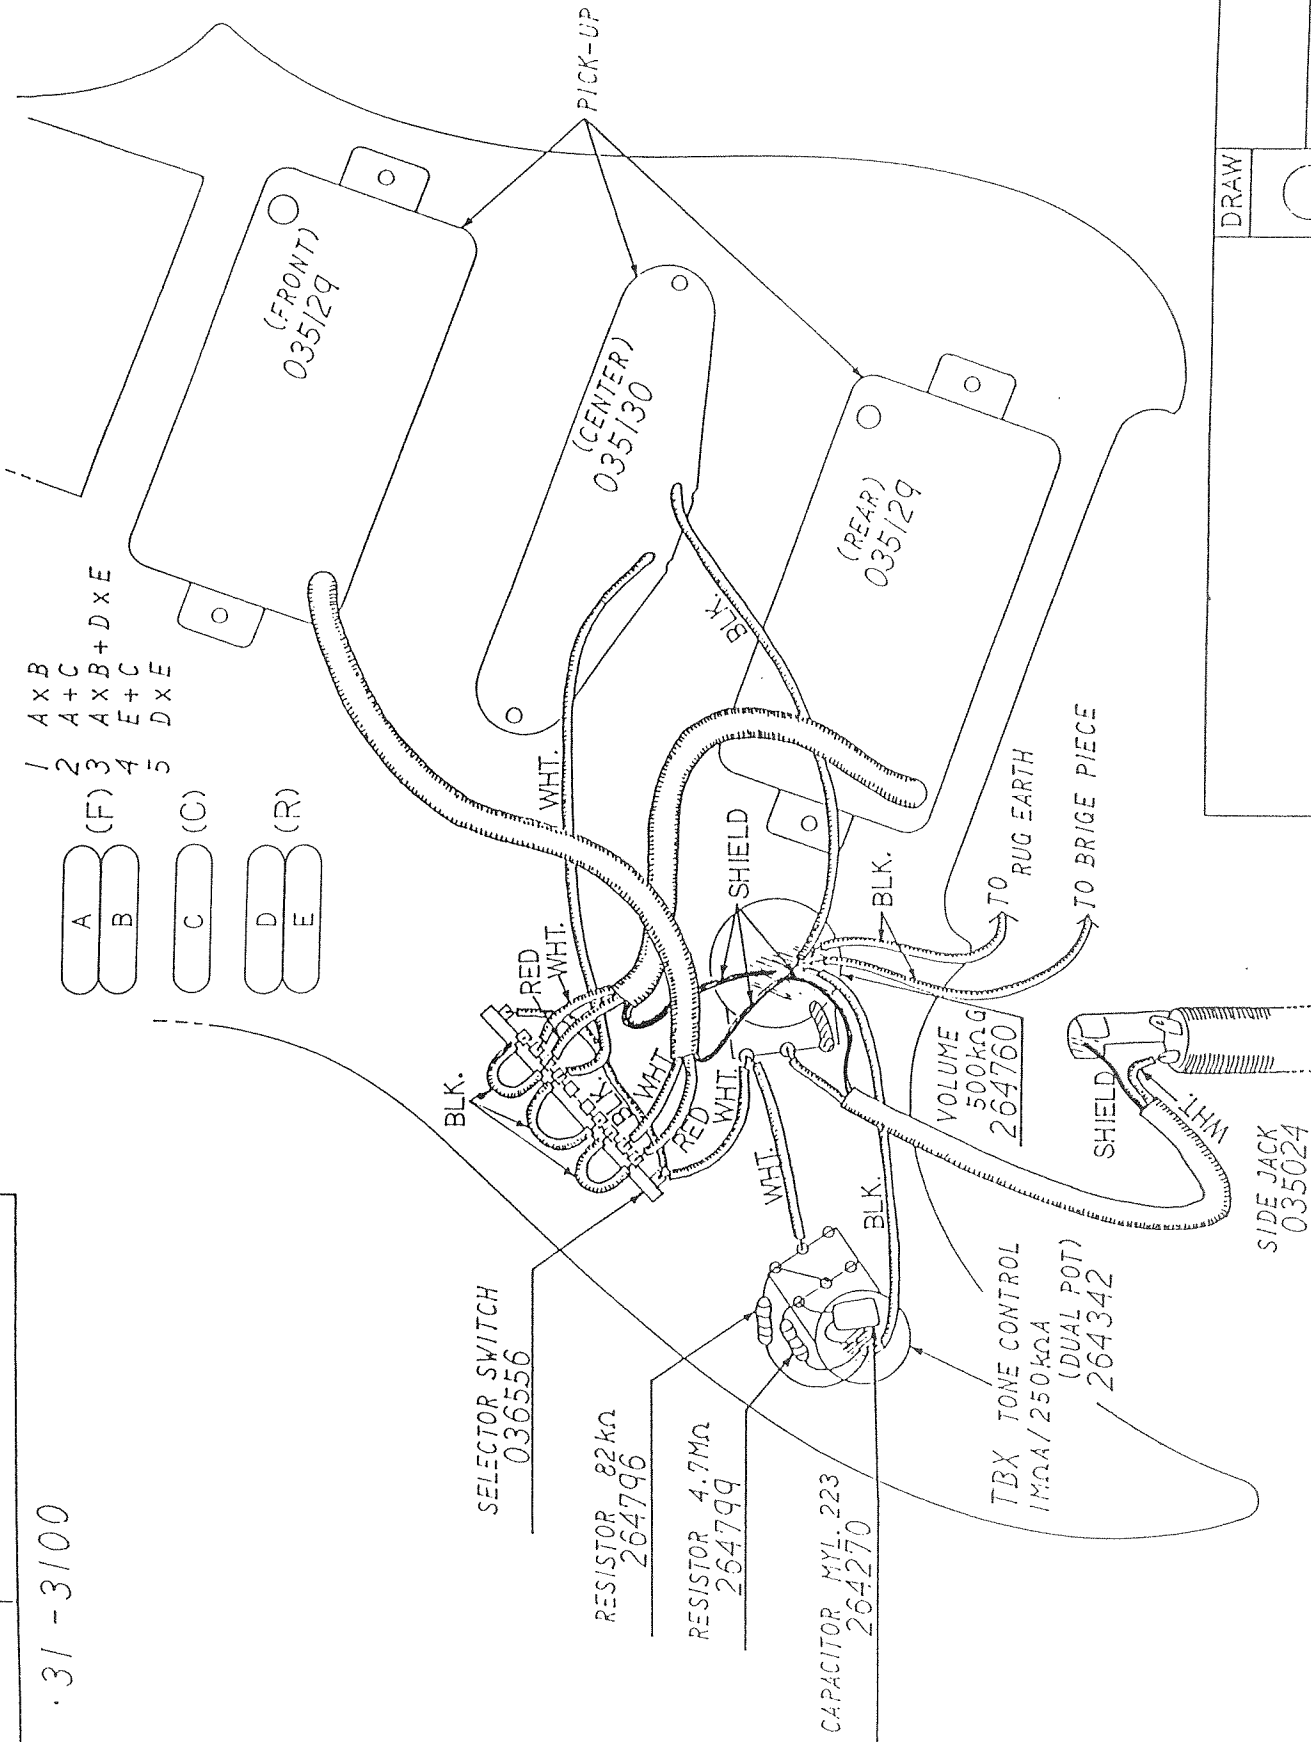

*Heartfield***TALON I
(31-3100 & 131-3100)**

035200	NECK, RSWD, L/HDWR, (31-3100)
035285	NECK, RSWD, L/HDWR, (131-3100)
035201	BODY, 564, 573, 574, 577, 589, (31-3100)
035286	BODY, 564, 573, 574, 577, 589, (131-3100)
264305	TUNING KEY, BLK.
264605	SCREW, TUNING KEY, BLK, MTG.
035164	TOP LOCK NUT (31-3100)
0996804300	TOP LOCK NUT (131-3100)
035187	TRUSS ROD COVER
035029	SCREW, TRUSS ROD COVER
035031	STRAP BUTTON, BLK.
264624	SCREW, STRAP BUTTON, BLK.
035166	NECK, SET RING
035004	SCREW, NET SET RING, UPPER
035030	SCREW, NET SET RING, LOWER
035130	PICKUP, MIDDLE
035150	COVER, P/U, BLK.
035281	SCREW, ADJ, MID, BLK.
264805	SPRING, P/U, 0.5
264803	SPRING, P/U, 13MM
035129	P/U, FRONT & REAR
035229	SCREW, ADJ, BLK. FRONT & REAR
035024	JACK
035260	RUBBER WASHER, JACK
035178	PICKGUARD, BLK; (131-3100)
035133	PICKGUARD, BLK; (31-3100)
264643	SCREW, PICKGUARD, BLK.
264342	CONTROL 1M/250K C
264760	CONTROL 500KG
264799	RESISTOR 4.7M, 1/4W
264796	RESISTOR 82K, 1/4W
264270	CAPACITOR, .022 50V
036556	SWITCH, 5-WAY
035131	KNOB, CONTROL BLK.
035132	KNOB, 5-WAY SWITCH
SEE DIAGRAM	TREMOLO ASSY. FLOYD ROSE ORIGINAL, BLK; (131-3100)
035162	TREMOLO ASSY, (31-3100)
028344	BACK PLATE TREMOLO, BLK.
264637	BACK PLATE CONTROL, BLK.
264643	SCREW, BACK PLATE, BLK.
035025	PIPE WRENCH, TRUSS ROD
264658	HEX WRENCH 2.5MM
035036	HEX WRENCH 3.0MM
035224	FELT, WASHER. BLK

MODEL TACTALON - I

31 - 3100

- | | |
|---|---------------|
| 1 | A X B |
| 2 | A + C |
| 3 | A X B + D X E |
| 4 | E + C |
| 5 | D X E |
-
- | | |
|---|-----|
| A | (F) |
| B | |
| C | (C) |
| D | (R) |
| E | |

DRAW

91-2-15

Heartfield