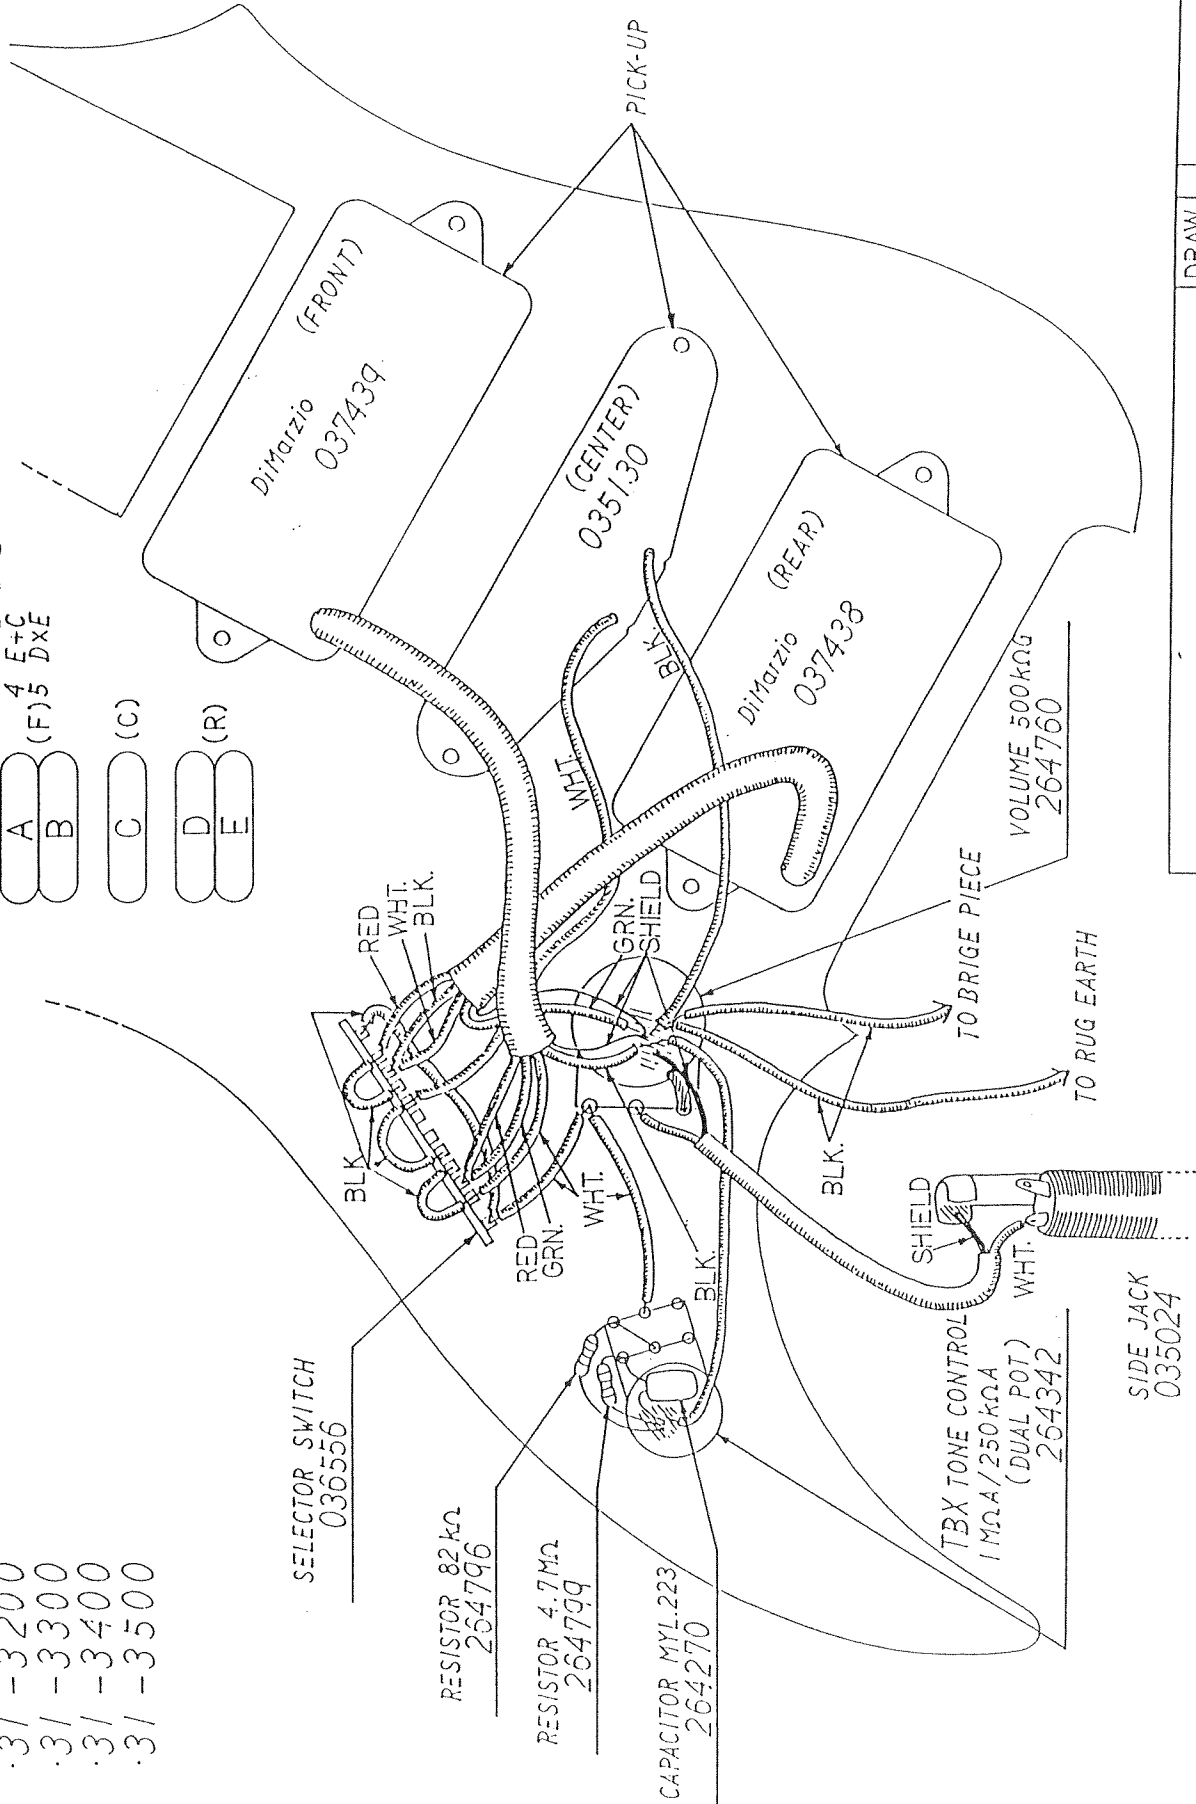

Heartfield

**TALON II
(31-3200 & 131-3200)**

79

035202	NECK, RSWD, L/HDWR, (31-3200)
035288	NECK, RSWD, L/HDWR, (131-3200)
035203	BODY, 564, 573, 574, 577, 589, (31-3200)
035289	BODY, 564, 573, 574, 577, 589, (131-3200)
264305	TUNING KEY, BLK.
264605	SCREW, TUNING KEY, BLK., MTG.
035164	TOP LOCK NUT (31-3100)
0996804300	TOP LOCK NUT (131-3100)
035187	TRUSS ROD COVER
035029	SCREW, TRUSS ROD COVER
035031	STRAP BUTTON, BLK.
264624	SCREW, STRAP BUTTON, BLK.
035166	NECK, SET RING
035004	SCREW, NECK SET RING, UPPER
035030	SCREW, NECK SET RING, LOWER
035130	PICKUP, MIDDLE
035150	COVER, P/U, BLK.
035281	SCREW, M/P/U, BLK.
264805	SPRING, P/U, 0.5
264803	SPRING, P/U, 13M
035229	SCREW, P/U ADJ, FRONT & REAR
037439	DI MARZIO P/U, BLK, FRONT
037438	DI MARZIO P/U, BLK, REAR
035024	JACK
035260	RUBBER WASHER, JACK
035179	PICKGUARD, BLK; (131-3200)
035134	PICKGUARD, BLK; (31-3200)
264643	SCREW, PICKGUARD, BLK.
264342	CONTROL 1M/250K C
264760	CONTROL 500KG
264799	RESISTOR 4.7M, 1/4W
264796	RESISTOR 82K, 1/4W
264270	CAPACITOR, .022 50V
036556	SWITCH, 5-WAY
035131	KNOB, CONTROL BLK.
035132	KNOB, 5-WAY SWITCH, BLK.
SEE DIAGRAM	TREMOLO ASSY. FLOYD ROSE ORIGINAL, BLK; (131-3200)
035162	TREMOLO ASSY. (31-3200)
028344	BACK PLATE TREMOLO
264637	BACK PLATE CONTROL
264643	SCREW, BACK PLATE
035025	PIPE WRENCH, TRUSS ROD
264658	HEX WRENCH 2.5MM
035036	HEX WRENCH 3.0MM
035224	FELT, WASHER. BLK

MODEL TACTALON - II, III, IV, V

- .31 - 3200
- .31 - 3300
- .31 - 3400
- .31 - 3500

SELECTOR SWITCH
036556

RESISTOR 82kΩ
264796

RESISTOR 4.7MΩ
264799

CAPACITOR MYL.223
264270

TBX TONE CONTROL
1MΩA/250kΩA
(DUAL POT)
264342

SIDE JACK
035024

- 1 AXB
- 2 A+C
- 3 AXB+DXE
- 4 E+C
- 5 DXE

DRAW

91-2-16

Heartfield