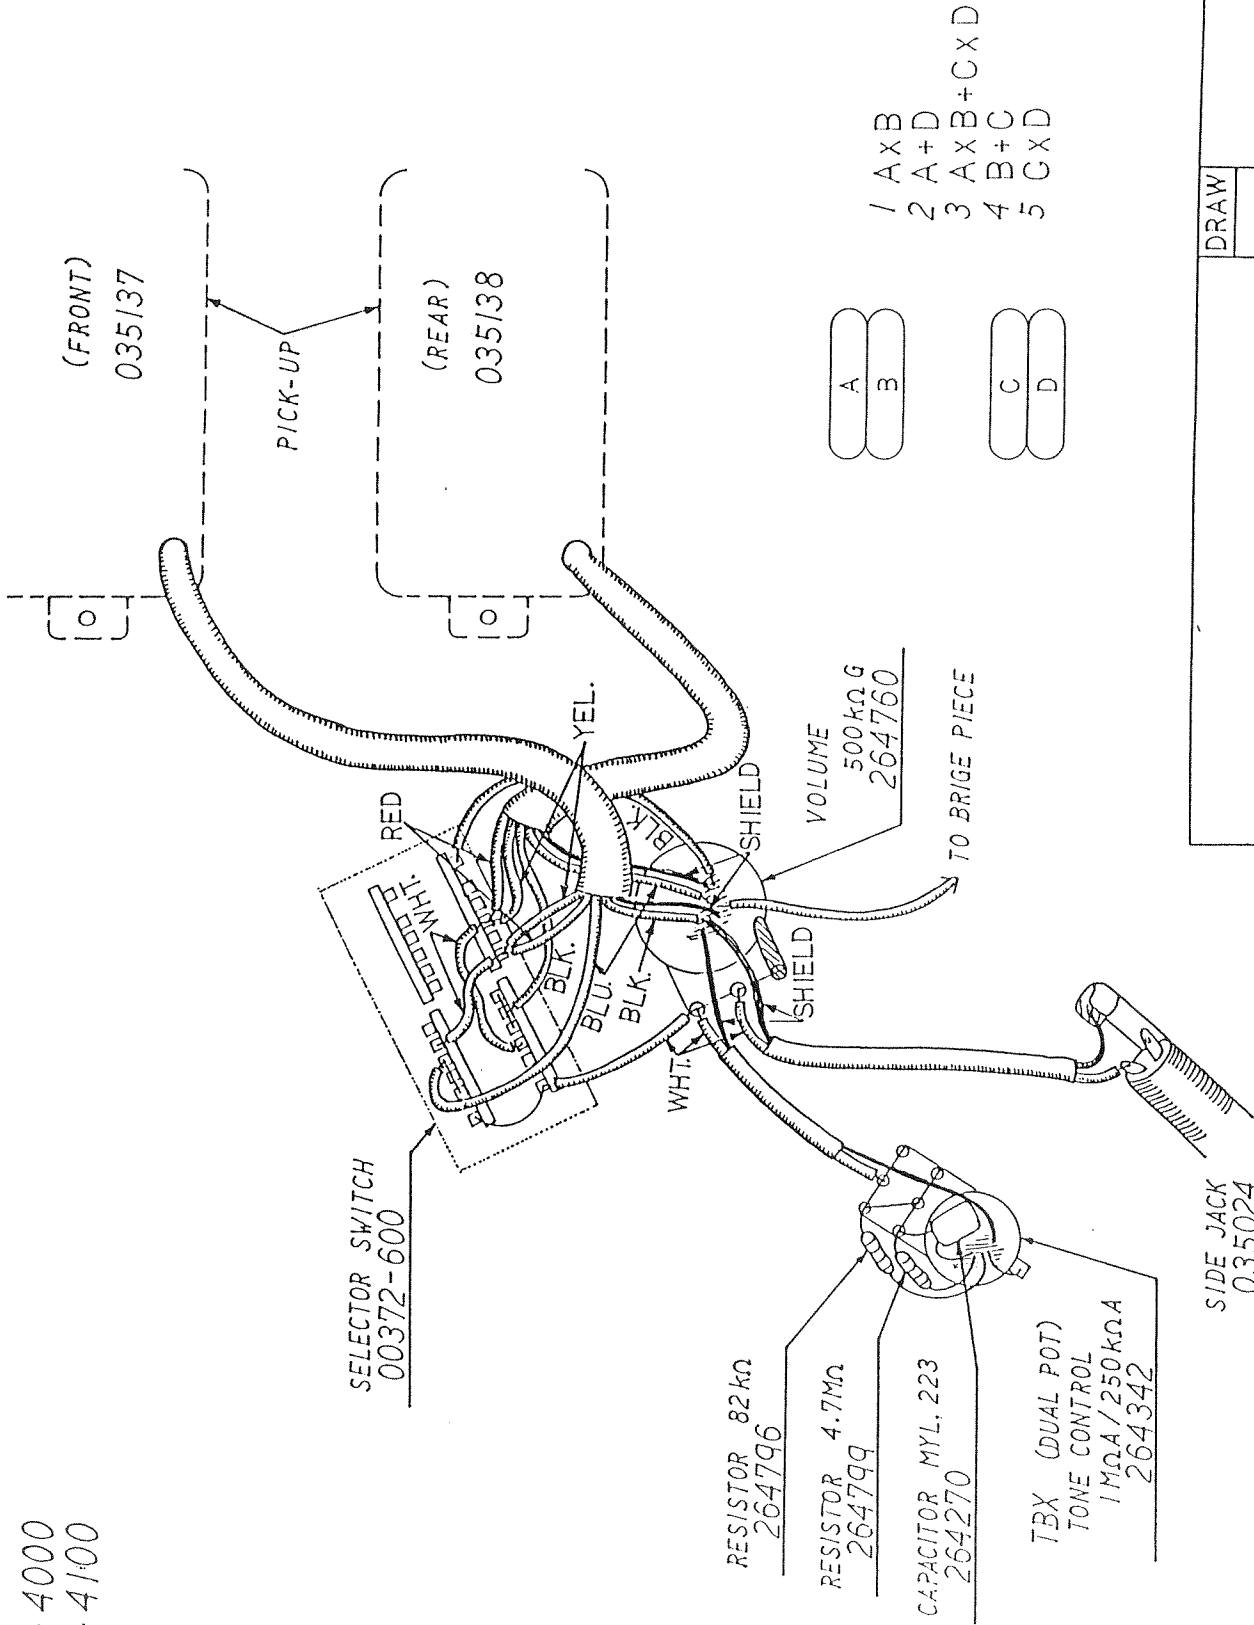

*Heartfield*

**ELAN I  
(31-4000)**

83

035311	TUNING KEY, LEFT, GOLD
035312	TUNING KEY, RIGHT, GOLD
035280	SCREW, TUNING KEY, GOLD, MTG.
035235	NUT
035182	TRUSS ROD COVER, BLK.
035019	SCREW, TRUSS ROD COVER. BLK.
035137	PICKUP, FRONT
035138	PICKUP, REAR
028404	SCREW, P/U MTG., GOLD
264805	SPRING, P/U, 0.5
264802	P/U MTG. RING, BLK.
035017	SCREW, P/U MTG. RING, BLK
264342	CONTROL 1M/250KA C
264328	CONTROL 500KG
037260	SWITCH, 5-WAY
264799	RESISTOR 4.7M, 1/4W
264796	RESISTOR 82K, 1/4W
264270	CAPACITOR, .022 50V
037260	SWITCH, 5-WAY
035131	KNOB, CONTROL BLK.
035132	KNOB, 5-WAY SWITCH, BLK.
035024	JACK
035260	RUBBER WASHER, JACK
035171	STRAP BUTTON, GOLD
028372	SCREW, STRAP BUTTON, GOLD
035277	FELT WASHER, WHITE
035232	BACK PLATE, BLK.
264643	SCREW, BACK PLATE, BLK.
035025	PIPE WRENCH, TRUSS ROD
035026	HEX WRENCH
035167	STRING FERRULE, GOLD
036808	BRIDGE ASSY, GOLD
017031	SCREW, STRING LENGTH
019394	SPRING, LONG, BLK.
019395	SPRING, SHORT, BLK.
026779	SCREW, ALLEN, 1 & 6TH
026780	SCREW, ALLEN, CTR.
036813	BRIDGE PLATE, GOLD
036815	BRIDGE SECTION, GOLD

MODEL EL(ELAN')-I, II

31-4000  
31-4100

- 1 AXB
- 2 A+D
- 3 AXB+CXD
- 4 B+C
- 5 CXD

SELECTOR SWITCH  
00372-600

RESISTOR 82kΩ  
264796

RESISTOR 4.7MΩ  
264799

CAPACITOR MYL, 223  
264270

TBX (DUAL POT)  
TONE CONTROL  
1MΩA/250kΩ  
264342

SIDE JACK  
035024

DRAW

91-2-18

Heartfield<sup>®</sup>