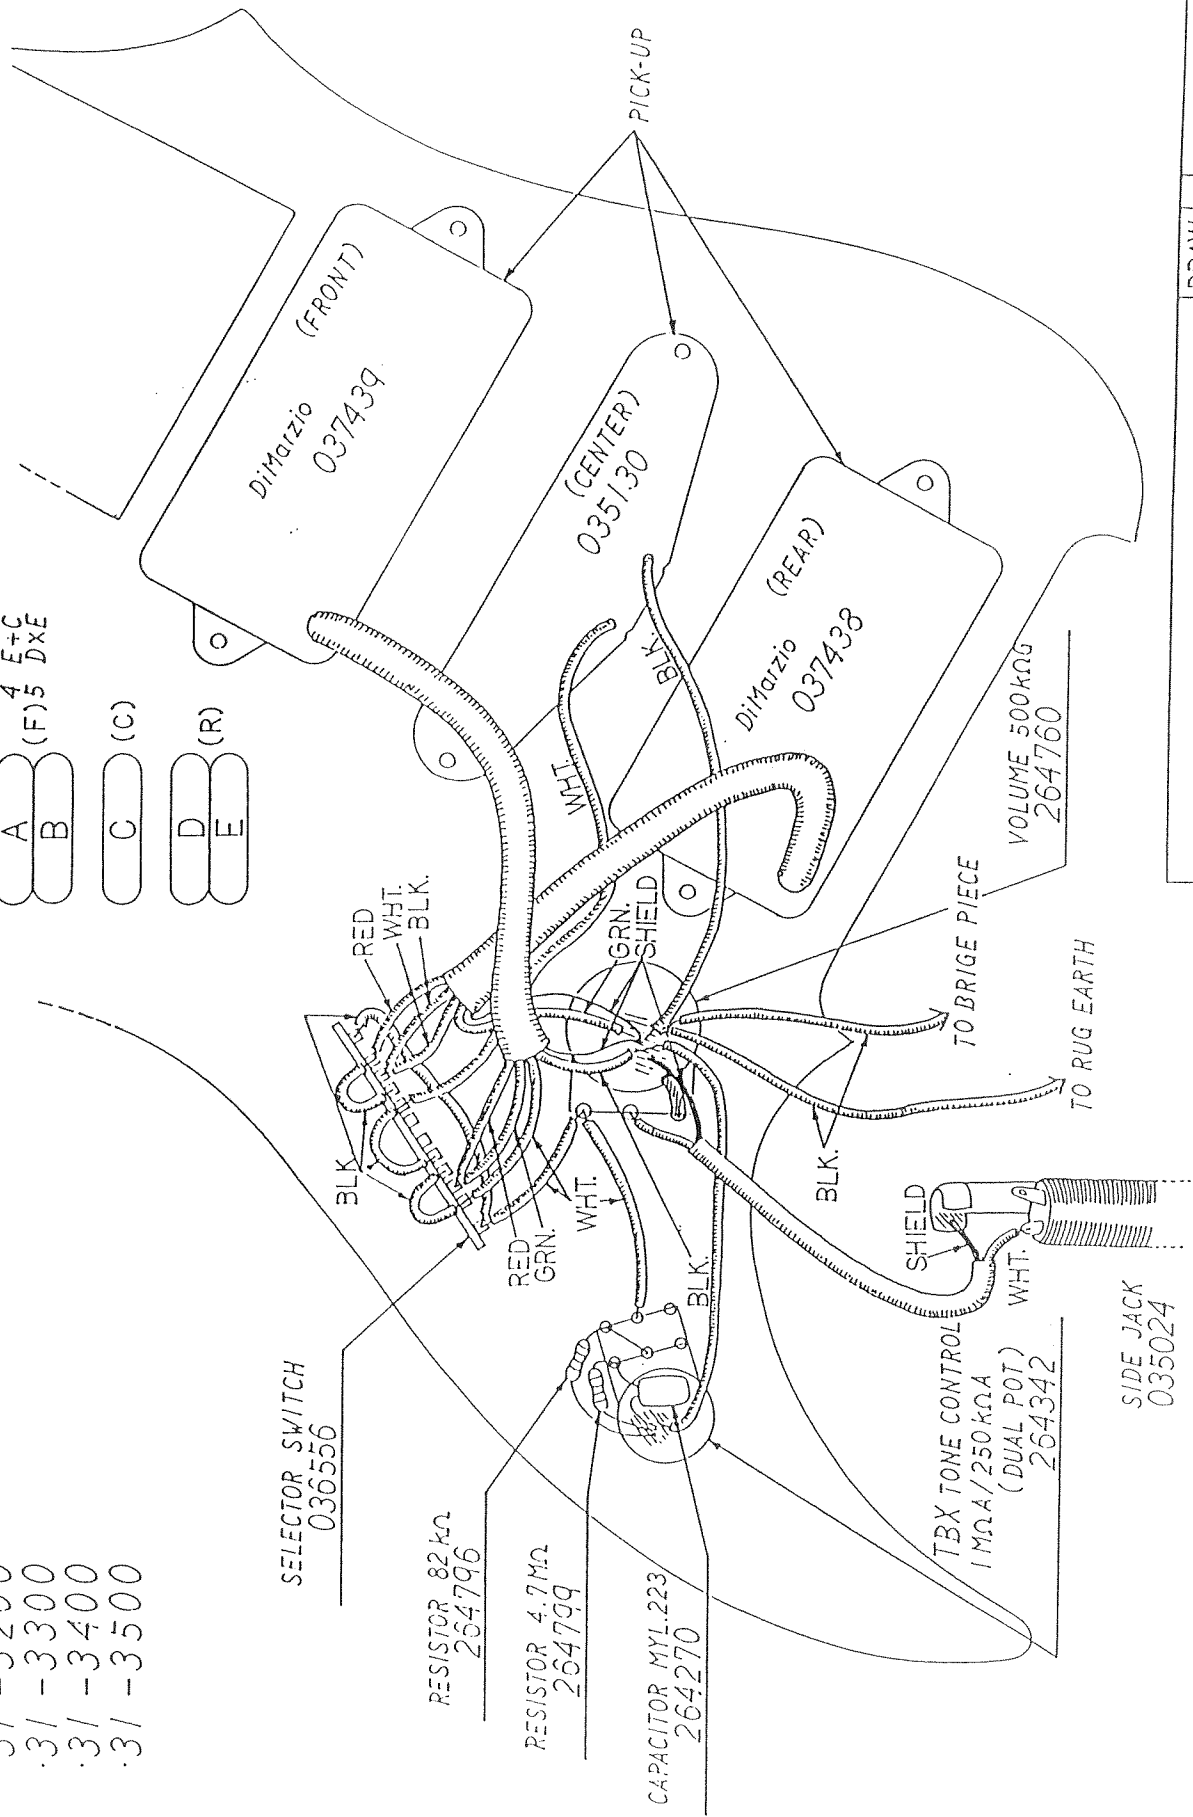

Heartfield

TALON V
(31-3500 & 131-3500)

75

035208	NECK, RSWD, L/HDWR, (31-3500)
035294	NECK, RSWD, L/HDWR, (131-3500)
035207	BODY, 564, 573, 574, 577, 589, (31-3500)
035296	BODY, 564, 573, 574, 577, 589, (131-3500)
035028	TUNING KEY, BLK.
264605	SCREW, TUNING KEY, BLK., MTG.
035189	TRUSS ROD COVER, BLK.
035029	SCREW, TRUSS ROD COVER, BLK.
0996804300	TOP LOCK, BLK. (131-3500)
035031	STRAP BUTTON, BLK.
264624	SCREW, STRAP BUTTON, BLK.
035166	NECK, SET RING
035004	SCREW, NECK SET RING, BLK, UPPER
035030	SCREW, NECK SET RING, BLK, LOWER
035130	PICKUP, MIDDLE
035150	COVER, P/U, BLK.
035281	SCREW, MID P/U, BLK.
264805	SPRING, P/U, 0.5
264803	SPRING, P/U, 13MM
035229	SCREW, P/U, BLK. FRONT & REAR
037439	DI MARZIO P/U, FRONT
037438	DI MARZIO P/U, REAR
035024	JACK
035260	RUBBER WASHER, JACK
035181	PICKGUARD, BLK; (131-3400)
035136	PICKGUARD, BLK; (31-3400)
264643	SCREW, PICKGUARD, BLK.
264342	CONTROL 1M/250KA C
264760	CONTROL 500KG
264799	RESISTOR 4.7M, 1/4W
264796	RESISTOR 82K, 1/4W
264270	CAPACITOR, .022 50V
036556	SWITCH, 5-WAY
035131	KNOB, CONTROL BLK.
035132	KNOB, 5-WAY SWITCH
SEE DIAGRAM	FLOYD ROSE TREMOLO PRO, BLK; (131-3500)
-----	TREMOLO ASSY, KAHLER, 2760K, (31-3500)
028344	BACK PLATE TREMOLO, BLK.
264637	BACK PLATE CONTROL, BLK.
264643	SCREW, BACK PLATE, BLK.
035025	PIPE WRENCH, TRUSS ROD
035223	FELT, WASHER, BLK

MODEL TACTALON) - II, III, IV, V

- .31 - 3200
- .31 - 3300
- .31 - 3400
- .31 - 3500

SELECTOR SWITCH
036556

RESISTOR 82 kΩ
264796

RESISTOR 4.7 MΩ
264799

CAPACITOR MYL.223
264270

TBX TONE CONTROL
1 MΩ.A./250 kΩ.A.
(DUAL POT)
264342

SIDE JACK
035024

- 1 AXB
- 2 4+C
- 3 AXB+DXE
- 4 E+C
- 5 DXE

DRAW

91-2-16

Heartfield