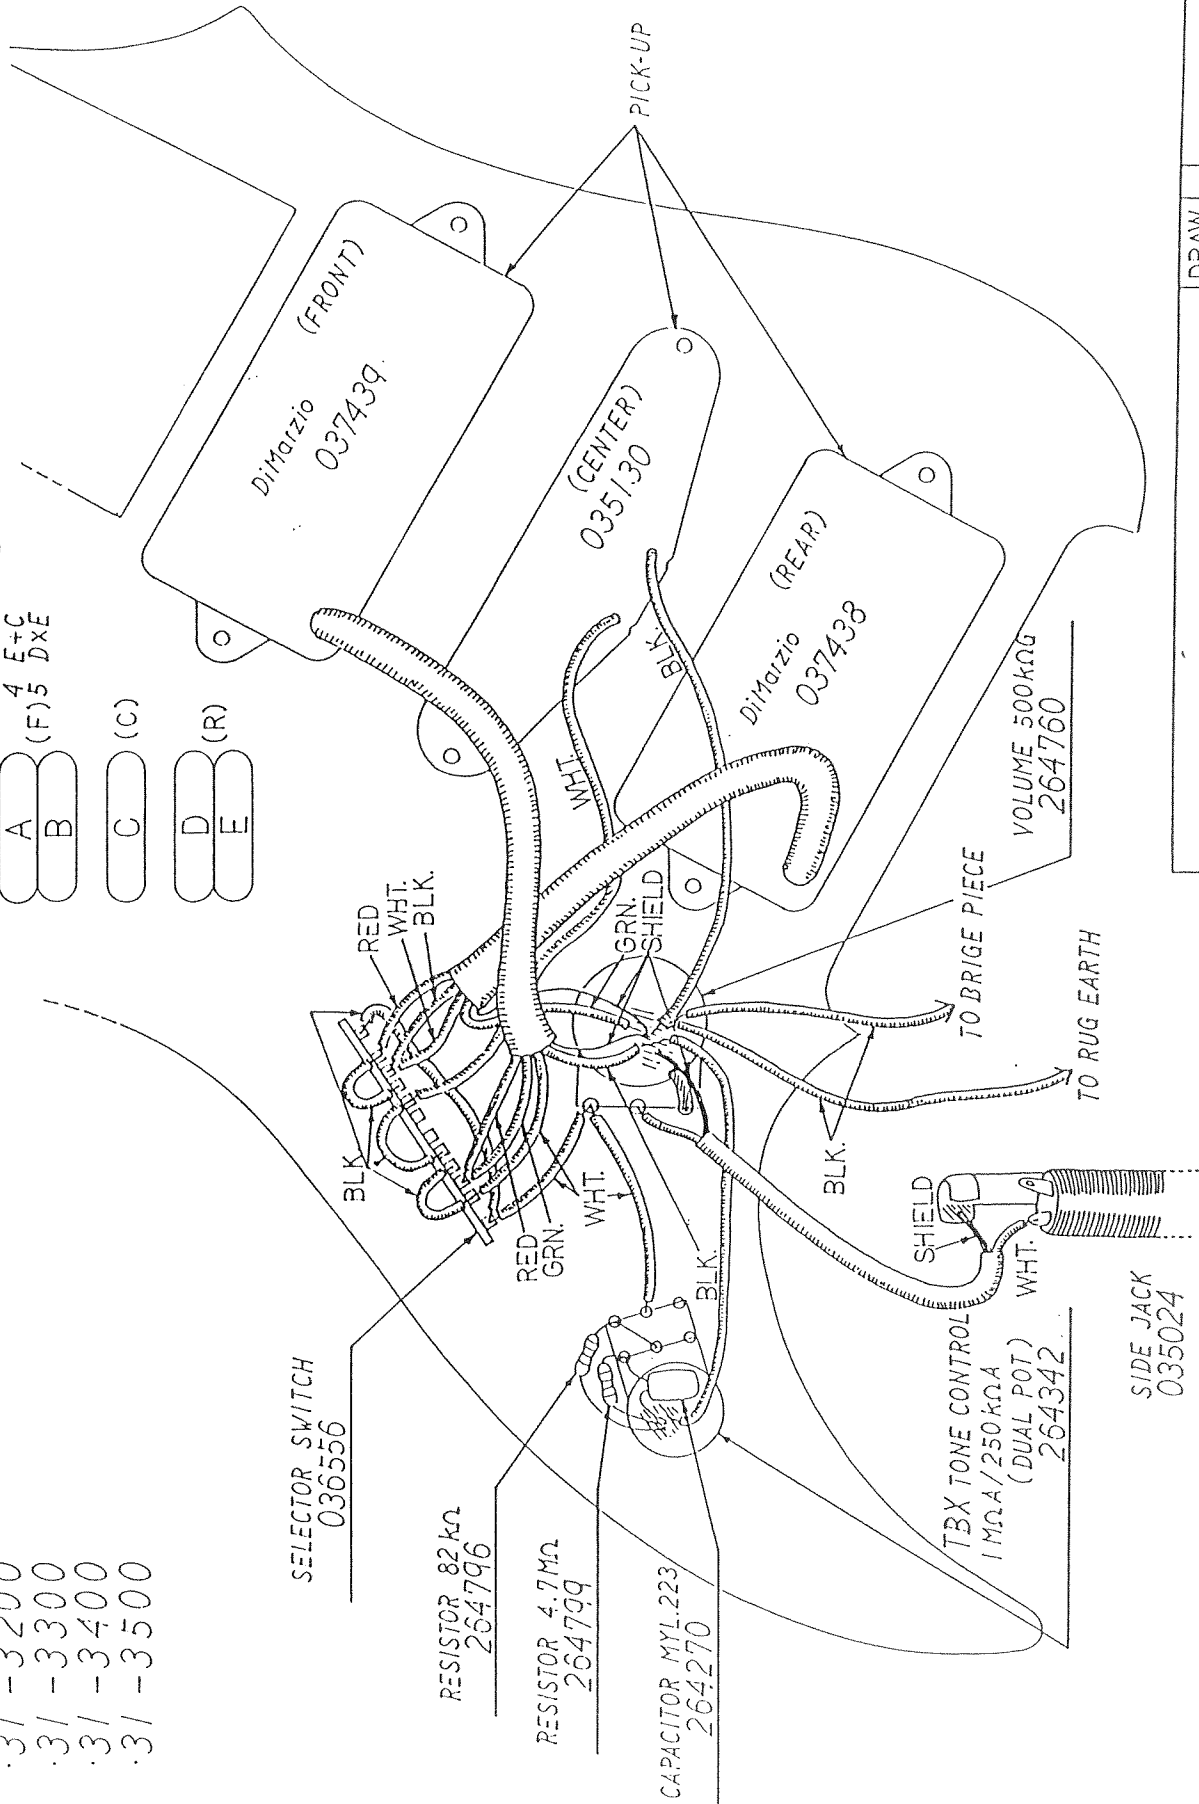

*Heartfield***TALON IV
(31-3400 & 131-3400)**

035206	NECK, RSWD, L/HDWR, (31-3400)
035292	NECK, RSWD, L/HDWR, (131-3400)
035207	BODY, 564, 573, 574, 577, 589, (31-3400)
035293	BODY, 564, 573, 574, 577, 589, (131-3400)
264305	TUNING KEY, BLK.
264605	SCREW, TUNING KEY, BLK., MTG.
035187	TRUSS ROD COVER
035029	SCREW, TRUSS ROD COVER, BLK.
0996804300	TOP LOCK, BLK. (131-3400)
035031	STRAP BUTTON, BLK.
264624	SCREW, STRAP BUTTON, BLK.
035166	NECK, SET RING
035004	SCREW, NECK SET RING, BLK, UPPER
035030	SCREW, NECK SET RING, BLK, LOWER
035130	PICKUP, MIDDLE
035150	COVER, P/U, BLK.
035281	SCREW, MID P/U, BLK.
264805	SPRING, P/U, 0.5
264803	SPRING, P/U, 13MM
035229	SCREW, ADJ, BLK. FRONT & REAR
037439	DI MARZIO P/U, BLK, FRONT
037438	DI MARZIO P/U, BLK, REAR
035024	JACK
035260	RUBBER WASHER, JACK
035181	PICKGUARD, BLK; (131-3400)
035136	PICKGUARD, BLK; (31-3400)
264643	SCREW, PICKGUARD, BLK.
264342	CONTROL 1M/250KA C
264760	CONTROL 500KG
264799	RESISTOR 4.7M, 1/4W
264796	RESISTOR 82K, 1/4W
264270	CAPACITOR, .022 50V
036556	SWITCH, 5-WAY
035131	KNOB, CONTROL BLK.
035132	KNOB, 5-WAY SWITCH
SEE DIAGRAM	FLOYD ROSE TREMOLO PRO, BLK; (131-3400)
-----	TREMOLO ASSY., KAHLER, 2760K, (31-3400)
028344	BACK PLATE, TREMOLO, BLK.
264637	BACK PLATE, CONTROL, BLK.
264643	SCREW, BACK PLATE, BLK.
035025	PIPE WRENCH, TRUSS ROD
035223	FELT, WASHER. BLK

MODEL TACTALON - II, III, IV, V

- .31 - 3200
- .31 - 3300
- .31 - 3400
- .31 - 3500

SELECTOR SWITCH
036556

RESISTOR 82k Ω
264796

RESISTOR 4.7M Ω
264799

CAPACITOR MYL.223
264270

TBX TONE CONTROL
1M Ω A/250k Ω A
(DUAL POT)
264342

SIDE JACK
035024

- 1 AXB
- 2 A+C
- 3 AXB+DXE
- 4 E+C
- 5 DXE

DRAW

91-2-16

Hearfield