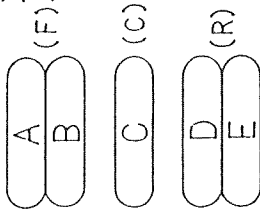

*Heartfield***TALON IV
(31-3400 & 131-3400)**

035206	NECK, RSWD, L/HDWR, (31-3400)
035292	NECK, RSWD, L/HDWR, (131-3400)
035207	BODY, 564, 573, 574, 577, 589, (31-3400)
035293	BODY, 564, 573, 574, 577, 589, (131-3400)
264305	TUNING KEY, BLK.
264605	SCREW, TUNING KEY, BLK., MTG.
035187	TRUSS ROD COVER
035029	SCREW, TRUSS ROD COVER, BLK.
0996804300	TOP LOCK, BLK. (131-3400)
035031	STRAP BUTTON, BLK.
264624	SCREW, STRAP BUTTON, BLK.
035166	NECK, SET RING
035004	SCREW, NECK SET RING, BLK, UPPER
035030	SCREW, NECK SET RING, BLK, LOWER
035130	PICKUP, MIDDLE
035150	COVER, P/U, BLK.
035281	SCREW, MID P/U, BLK.
264805	SPRING, P/U, 0.5
264803	SPRING, P/U, 13MM
035229	SCREW, ADJ, BLK. FRONT & REAR
037439	DI MARZIO P/U, BLK, FRONT
037438	DI MARZIO P/U, BLK, REAR
035024	JACK
035260	RUBBER WASHER, JACK
035181	PICKGUARD, BLK; (131-3400)
035136	PICKGUARD, BLK; (31-3400)
264643	SCREW, PICKGUARD, BLK.
264342	CONTROL 1M/250KA C
264760	CONTROL 500KG
264799	RESISTOR 4.7M, 1/4W
264796	RESISTOR 82K, 1/4W
264270	CAPACITOR, .022 50V
036556	SWITCH, 5-WAY
035131	KNOB, CONTROL BLK.
035132	KNOB, 5-WAY SWITCH
SEE DIAGRAM	FLOYD ROSE TREMOLO PRO, BLK; (131-3400)
-----	TREMOLO ASSY., KAHLER, 2760K, (31-3400)
028344	BACK PLATE, TREMOLO, BLK.
264637	BACK PLATE, CONTROL, BLK.
264643	SCREW, BACK PLATE, BLK.
035025	PIPE WRENCH, TRUSS ROD
035223	FELT, WASHER. BLK

MODEL TACTALON - II, III, IV, V

- .31 - 3200
- .31 - 3300
- .31 - 3400
- .31 - 3500

SELECTOR SWITCH
036556

RESISTOR 82k Ω
264796

RESISTOR 4.7M Ω
264799

CAPACITOR MYL.223
264270

TBX TONE CONTROL
1M Ω A/250k Ω A
(DUAL POT)
264342

SIDE JACK
035024

- 1 AXB
- 2 A+C
- 3 AXB+DXE
- 4 E+C
- 5 DXE

DRAW

91-2-16

Hearfield