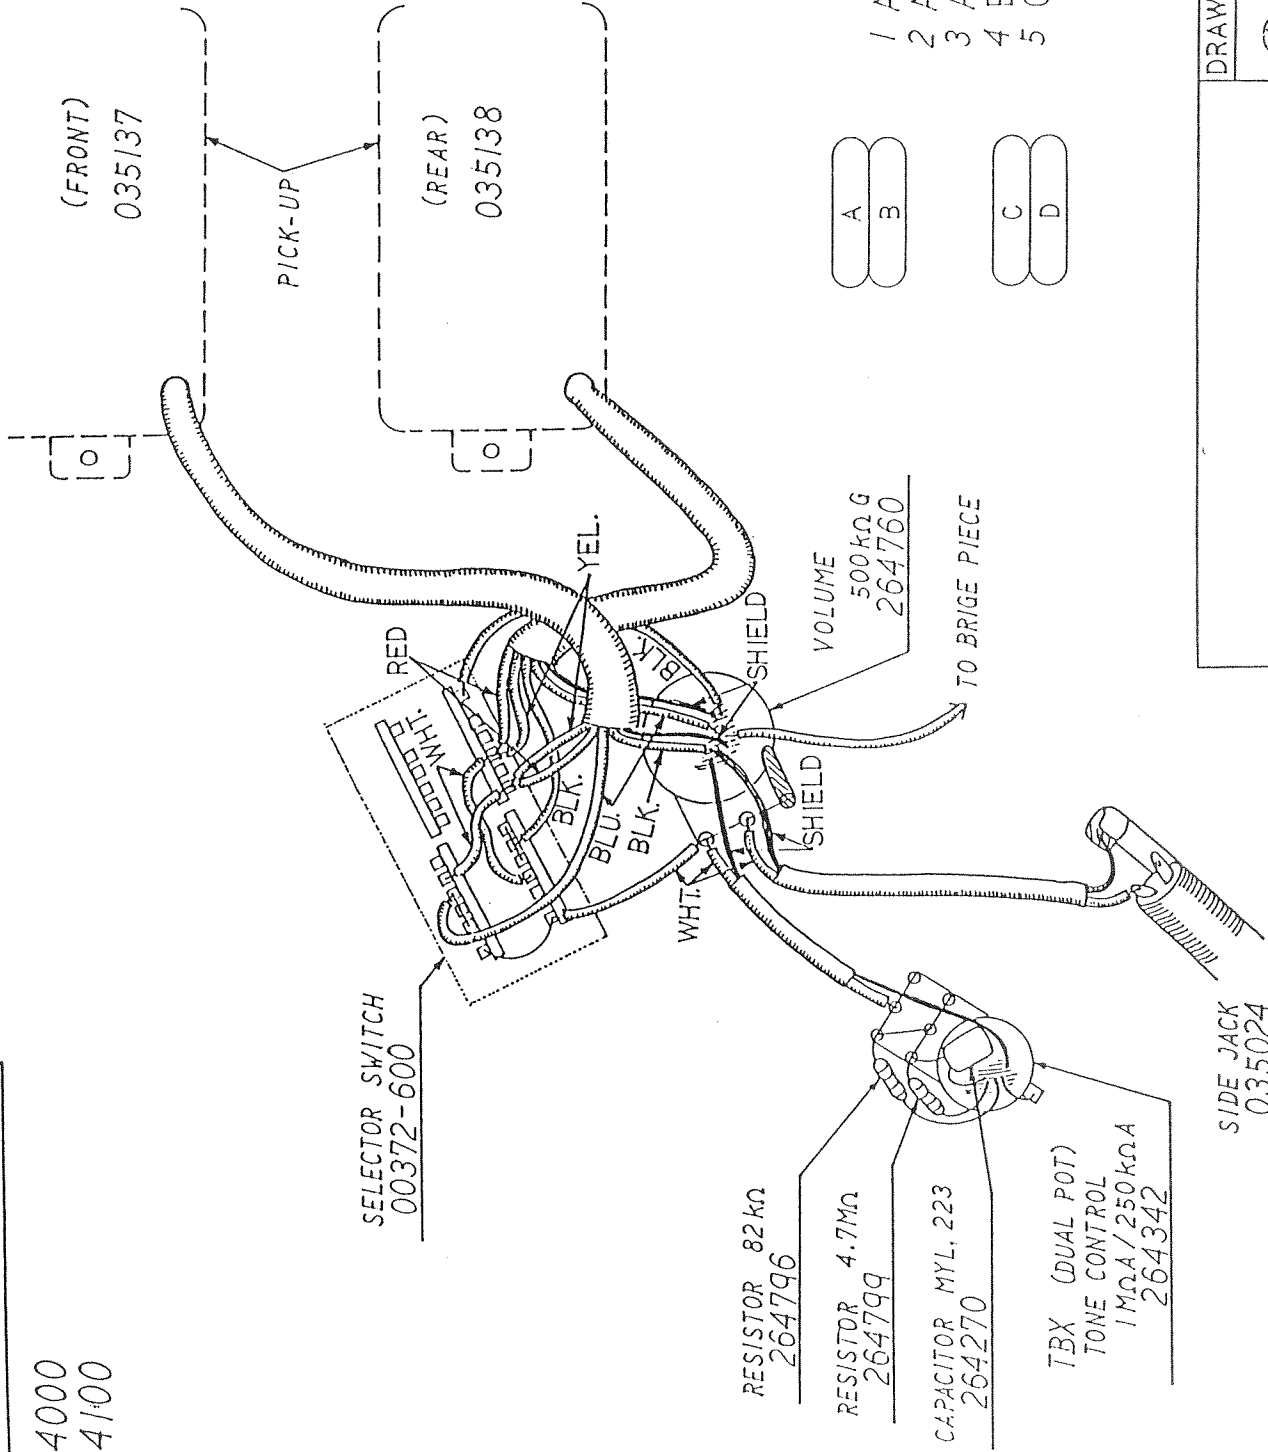

Heartfield

**ELAN II
(31-4100)**

035309	TUNING KEY, LEFT, CHROME
035310	TUNING KEY, RIGHT, CHROME
264606	SCREW, TUNING KEY, MTG.
035235	NUT
035183	TRUSS ROD COVER, BLK.
035019	SCREW, TRUSS ROD COVER. BLK.
035137	PICKUP, FRONT
035138	PICKUP, REAR
264751	SCREW, P/U MTG.
264805	SPRING,P/U, 0.5
264802	P/U MTG. RING, BLK.
035017	SCREW, P/U MTG. RING, BLK
264342	CONTROL 1M/250K C
264328	CONTROL 500KG
037260	SWITCH, 5-WAY
264799	RESISTOR 4.7M, 1/4W
264796	RESISTOR 82K, 1/4W
264270	CAPACITOR, .022 50V
035131	KNOB, CONTROL BLK.
035132	KNOB, 5-WAY SWITCH, BLK.
035024	JACK
035260	RUBBER WASHER, JACK
035170	STRAP BUTTON
264265	SCREW, STRAP BUTTON
035277	FELT WASHER, WHITE
264634	BACK PLATE, TR, WHT.
035232	BACK PLATE, CONTROL, WHT.
264643	SCREW, BACK PLATE, BLK.
035025	PIPE WRENCH, TRUSS ROD
035026	HEX WRENCH
037251	BRIDGE ASSY
017031	SCREW, STRING LENGTH
019394	SPRING, LONG, BLK.
019395	SPRING, SHORT, BLK.
019656	SCREW, PLATE, MTG.
026099	BRIDGE SECTION
026779	SCREW, ALLEN, 1 & 6TH
026780	SCREW, ALLEN, CTR.
036527	BRIDGE PLATE
036530	BRIDGE BLOCK
036531	SPRING CLIP, TR. ARM
036614	BUSHING NYLON, BLK.
036615	SCREW SET, TR. ARM

MODEL EL(ELAN')-I, II

31-4000
31-4100

SELECTOR SWITCH
00372-600

- 1 A x B
- 2 A + D
- 3 A x B + C x D
- 4 B + C
- 5 C x D

DRAW

91-2-18

Heartfield

SIDE JACK
035024