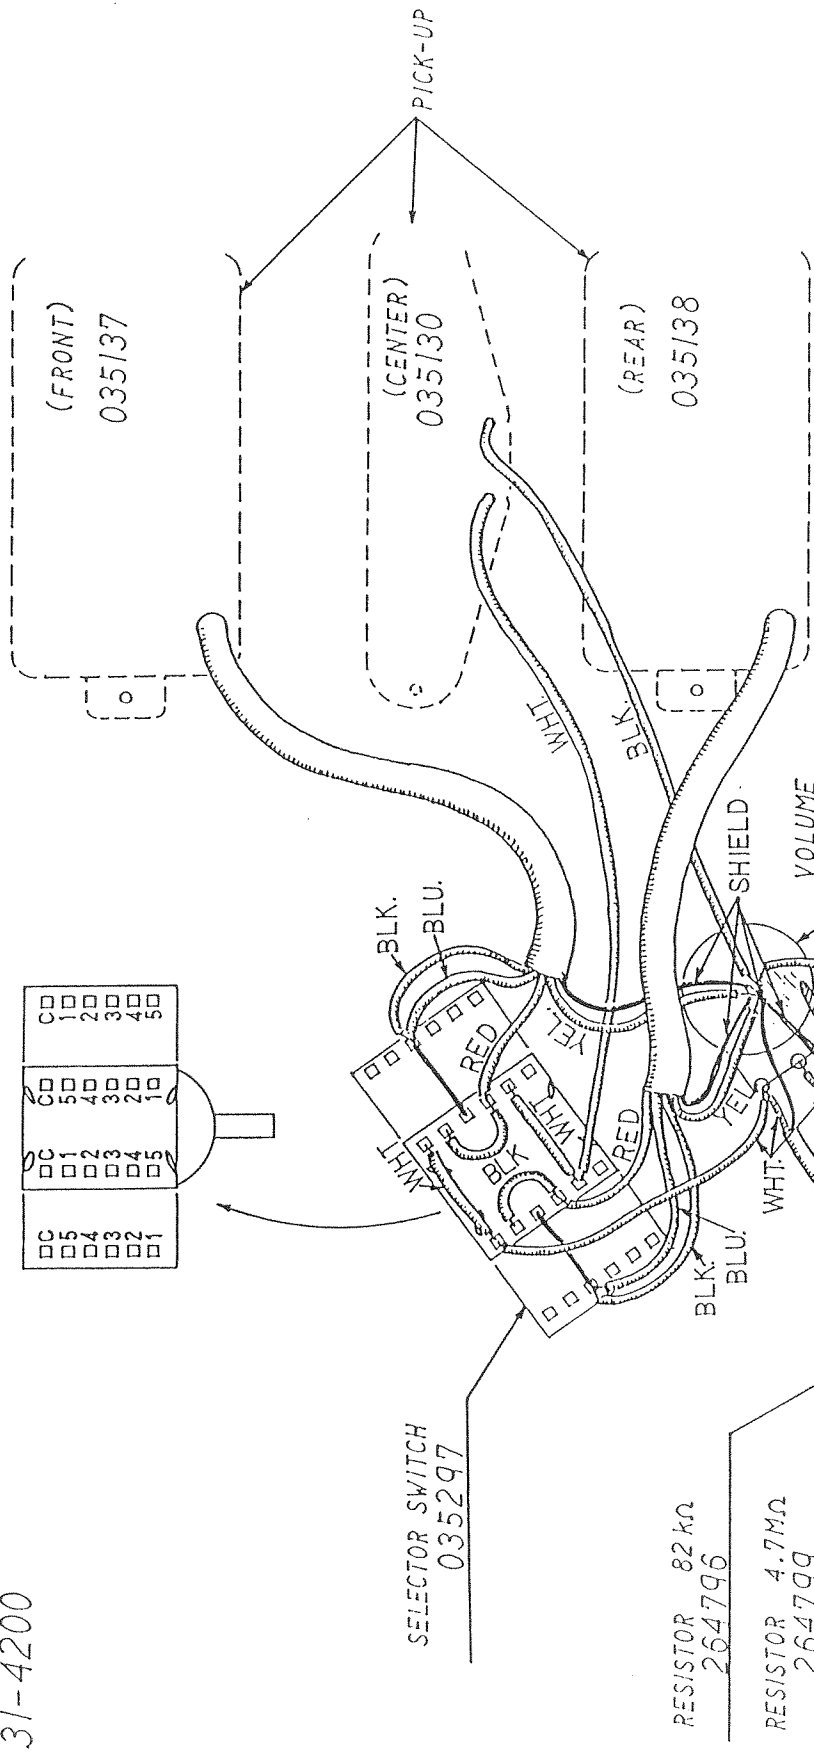

Heartfield

**ELAN III
(131-4200)**

035307	TUNING KEY, GOLD, LEFT
035308	TUNING KEY, GOLD, RIGHT
035280	SCREW, TUNING KEY, GOLD, MTG.
0996814200	TOP LOCK, GOLD
035185	TRUSS ROD COVER, BLK., MTG.
035019	SCREW, TRUSS ROD COVER, BLK.
035137	PICKUP, FRONT
035138	PICKUP, REAR
035130	PICKUP, MIDDLE
035057	SCREW, P/U MTG., BLK., F/R
035040	SCREW, P/U MTG., BLK., MID
264805	SPRING, P/U, 0.5
264803	SPRING, P/U, 13MM
264802	P/U MTG. RING, BLK.
035017	SCREW, P/U MTG. RING, BLK
264342	CONTROL 1M/250KA C
264328	CONTROL 500KG
035297	SWITCH, 5-WAY
264799	RESISTOR 4.7M, 1/4W
264796	RESISTOR 82K, 1/4W
264270	CAPACITOR, .022 50V
035131	KNOB, CONTROL BLK.
035158	KNOB, 5-WAY SWITCH, BLK
035024	JACK
035260	RUBBER WASHER, JACK
035031	STRAP BUTTON, BLK.
264624	SCREW, STRAP BUTTON, BLK.
035223	FELT WASHER, BLK.
028344	BACK PLATE, TR, BLK.
035233	BACK PLATE CONTROL, BLK.
264643	SCREW, BACK PLATE, BLK.
035025	PIPE WRENCH, TRUSS ROD
SEE DIAGRAM	FLOYD ROSE TREMOLO, PRO, GOLD

MODEL EL(ELAN') - III

31-4200

DRAW

91-2-27

SIDE JACK 035024

Hearfield