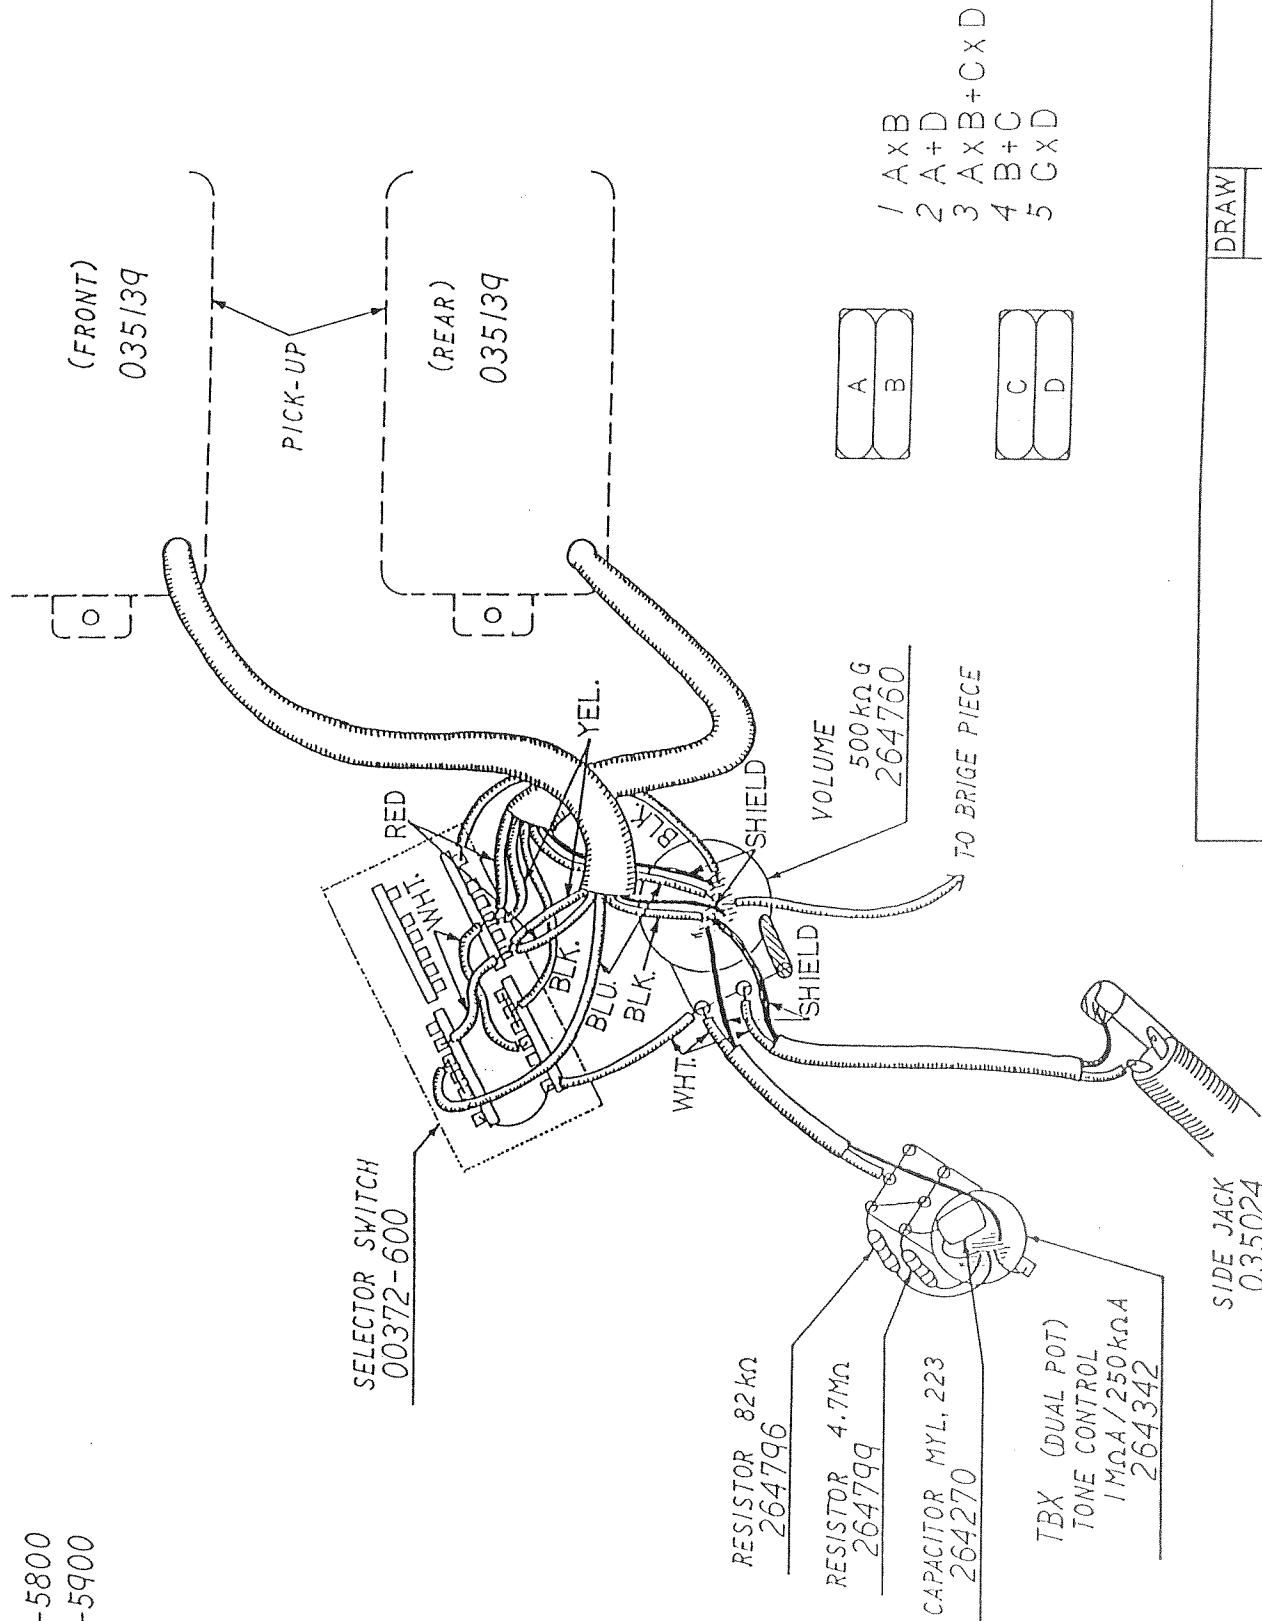

Heartfield

**RR-58 & RR-59
(31-5800/5900)**

035142	TUNING KEY, LEFT; RR-59
035143	TUNING KEY, RIGHT; RR-59
264907	TUNING KEY, LEFT; RR-58
264377	TUNING KEY, RIGHT; RR-58
264606	SCREW, TUNING KEY, MTG
035191	NUT, RR-58 & RR-59
035184	TRUSS ROD COVER, BLK; 58/59
035019	SCREW, TRUSS ROD CVR, BLK; 58/59
264917	STRAP BUTTON, 58/59
264625	SCREW, STRAP BUTTON; 58/59
035139	PICKUP, HUMBUCKING
035011	SCREW, PICKUP ADJ, BLK; 58/59
035262	SPRING 0.5; 58/59
035225	RING, MTG, P/U, BLK; 58/59
035012	SCREW, P/U, MTG RING; 58/59
035279	SCREW, P/U, ADJ, BLK
264803	SPRING, PICKUP 13MM
035152	CIRCUIT BOARD ASSY.
036556	SWITCH, 5-WAY
035132	KNOB, 5-WAY SWITCH, BLK.
035131	KNOB, CONTROL, BLK.
035024	JACK
035260	RUBBER WASHER, JACK
035174	PICKGUARD, BLK; RR-58
035173	PICKGUARD, BLK; RR-59
264643	SCREW, PICKGUARD, BLK.
035025	PIPE WRENCH, TRUSS ROD
035026	HEX WRENCH, BRIDGE
032909	BRIDGE ASSY., RR-58
037251	BRIDGE ASSY., RR-59
035226	BACK PLATE, BLK; 58/59
264634	BACK PLATE, TR; RR-59
035009	SCREW, BACK PLATE, BLK; 58/59
035261	SCREW, LUG TERMINAL; R8/59
264984	STRING FERRULE

Heartfield

**RR-58
BRIDGE ASSY
(#032909)**

017031	SCREW, STRING LENGTH
019394	SPRING, LONG, BLK.
019395	SPRING, SHORT, BLK.
026099	BRIDGE SECTION
026779	SCREW, ALLEN, 1 & 6TH
026780	SCREW, ALLEN, CTR.
032911	BRIDGE, PLATE

**RR-59
BRIDGE ASSY
(#037251)**

017031	SCREW, STRING LENGTH
019394	SPRING, LONG, BLK.
019395	SPRING, SHORT, BLK.
019656	SCREW, PLATE, MTG.
026099	BRIDGE SECTION
026779	SCREW, ALLEN, 1 & 6TH
026780	SCREW, ALLEN, CTR.
036527	BRIDGE PLATE
036530	BRIDGE BLOCK
036531	SPRING CLIP, TR. ARM
036614	BUSHING NYLON, BLK.
036615	SCREW SET, TR. ARM

MODEL RR(ROCK'N ROLL)-58.59

- 31-5800
- 31-5900

- 1 A X B
- 2 A + D
- 3 A X B + C X D
- 4 B + C
- 5 C X D

SIDE JACK
035024

DRAW

91.2.18

Heartfield[®]