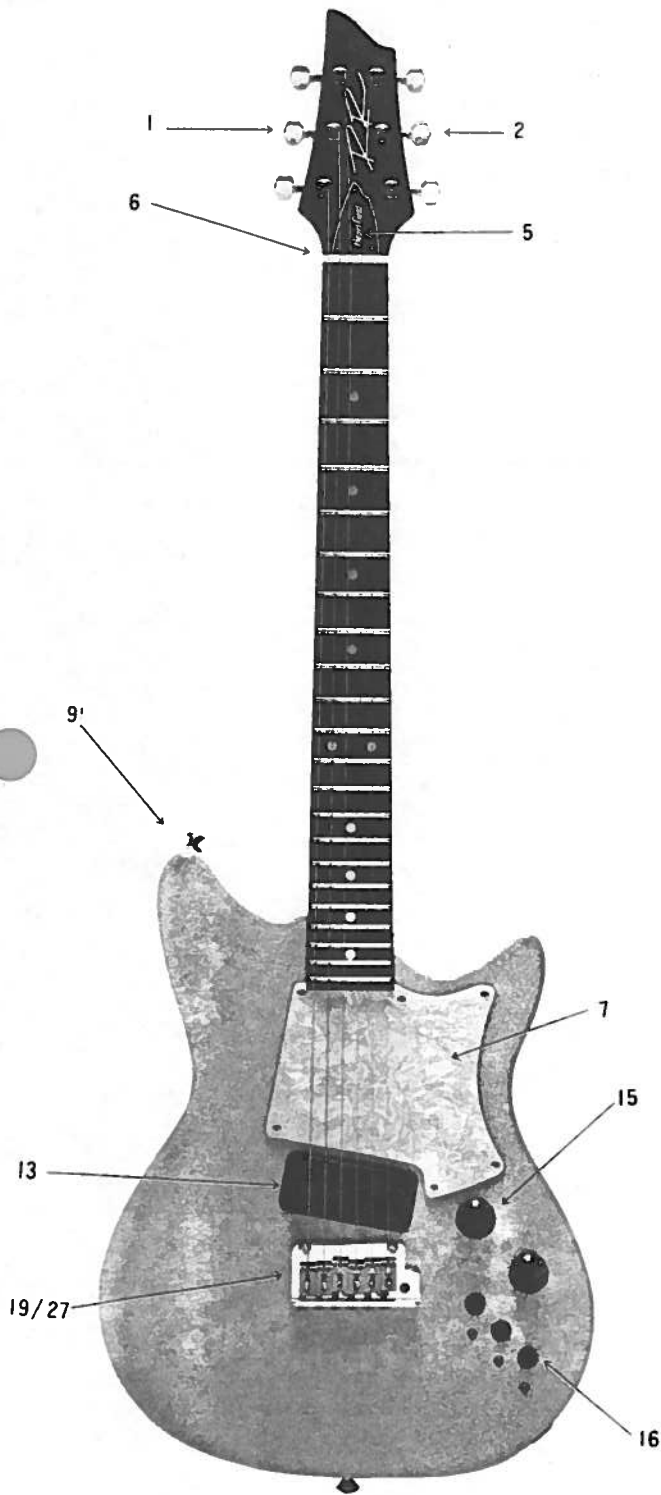

HEARTFIELD RR-8 (311000) AND RR-9 (311100)

PARTS LIST

Ref	Number	Description
1	264907	TUNING KEY, LEFT, CHROME SG-E/L
2	035091	TUNING KEY, RIGHT, CHROME SG-E/R (RR-8 311000)
3	035027	TUNING KEY, RIGHT, CHROME (RR-9 311100)
4	264605	SCREW, TUNING KEY MOUNTING 2.4 x 10 NICKEL
5	035000	TRUSS ROD COVER, BLACK
5	035019	SCREW, TRUSS ROD COVER MOUNTING 2.1 x 10 BLACK
6	035085	BONE NUT
7	035001	PICKGUARD, PEARL
7	035002	SCREW, PICKGUARD MOUNTING 2.7 x 13 NICKEL
* 8	035003	NECK SET RING
* 8	035004	SCREW, NECK SET RING, UPPER 4.5 x 35 BLACK
* 8	035021	SCREW, NECK SET RING, LOWER 4.5 x 30 BLACK
9	264917	STRAP BUTTON, NICKEL
9	264625	SCREW, STRAP BUTTON 3.5 x 25 NICKEL
* 10	035093	BACK PLATE, TREMOLO, BLACK (A)-(RR-9 311100)
* 11	035007	BACK PLATE, CONTROL, BLACK (B)
* 10	264650	SCREW, BACK PLATE MOUNTING (A) 3 x 12 BLACK
* 11	035009	SCREW, BACK PLATE MOUNTING (B) 2.6 x 12 BLACK
* 12	264945	BUSHING (FOR STRING HOLE) NICKEL (RR-8 311000)
13	035010	PICKUP HUMBUCKING
13	035011	SCREW, PICKUP MOUNTING 3 x 25 BLACK
14	035013	PICKUP MOUNTING RING BLACK
14	035012	SCREW, PICKUP MOUNTING RING 2.4 x 13 BLACK
15	035014	KNOB, VOLUME & TONE
16	035086	FUNCTION SWITCH
16	035015	KNOB, FUNCTION SWITCH PUSH TYPE RUBBER
* 17	035016	SCREW, BATTERY BOX COVER 2.6 x 6 BLACK (RR-8 311000)
* 17	035017	SCREW, BATTERY BOX COVER 2.3 x 12 BLACK (RR-8 311000)
* 18	035018	CONTROL ASSEMBLY
19	032909	BRIDGE ASSEMBLY SHGRT (RR-8 311000)
20	032911	BRIDGE PLATE SHORT NON - TREMOLO (RR-8 311000)
21	026099	BRIDGE SECTION (U.S.A.) (RR-8 311000)
22	019394	SPRING 3/8" HEIGHT ADJUSTMENT 1ST & 2ND
23	019395	SPRING 1/4" HEIGHT ADJUSTMENT 3RD TO 6TH
24	026779	SCREW, HEIGHT ADJUSTMENT 1/4" 1ST & 6TH
25	026780	SCREW, HEIGHT ADJUSTMENT 5/16" 2ND TO 5TH
26	017930 - 049	SCREW, LENGTH ADJUSTMENT (RR-8 311000)
27	026095	BRIDGE ASSEMBLY ST SHORT (RR-9 311100)
28	017031	SCREW, LENGTH ADJUSTMENT 4-40 x 5/8 BLACK (RR-9 311100)
29	019656	SCREW, BRIDGE ASSY MOUNTING 8-32 x 3/8 (RR-9 311100)
30	026097	BRIDGE PLATE (RR-9 311100)
31	026098	BRIDGE BLOCK (RR-9 311100)
32	026099	BRIDGE SECTION (RR-9 311100)
* 33	035023	PHONE JACK
* 34	035006	JACK WASHER (RR-9 311100)
* 35	035025	PIPE WRENCH 8MM
* 36	035026	HEX WRENCH 1.27 MM